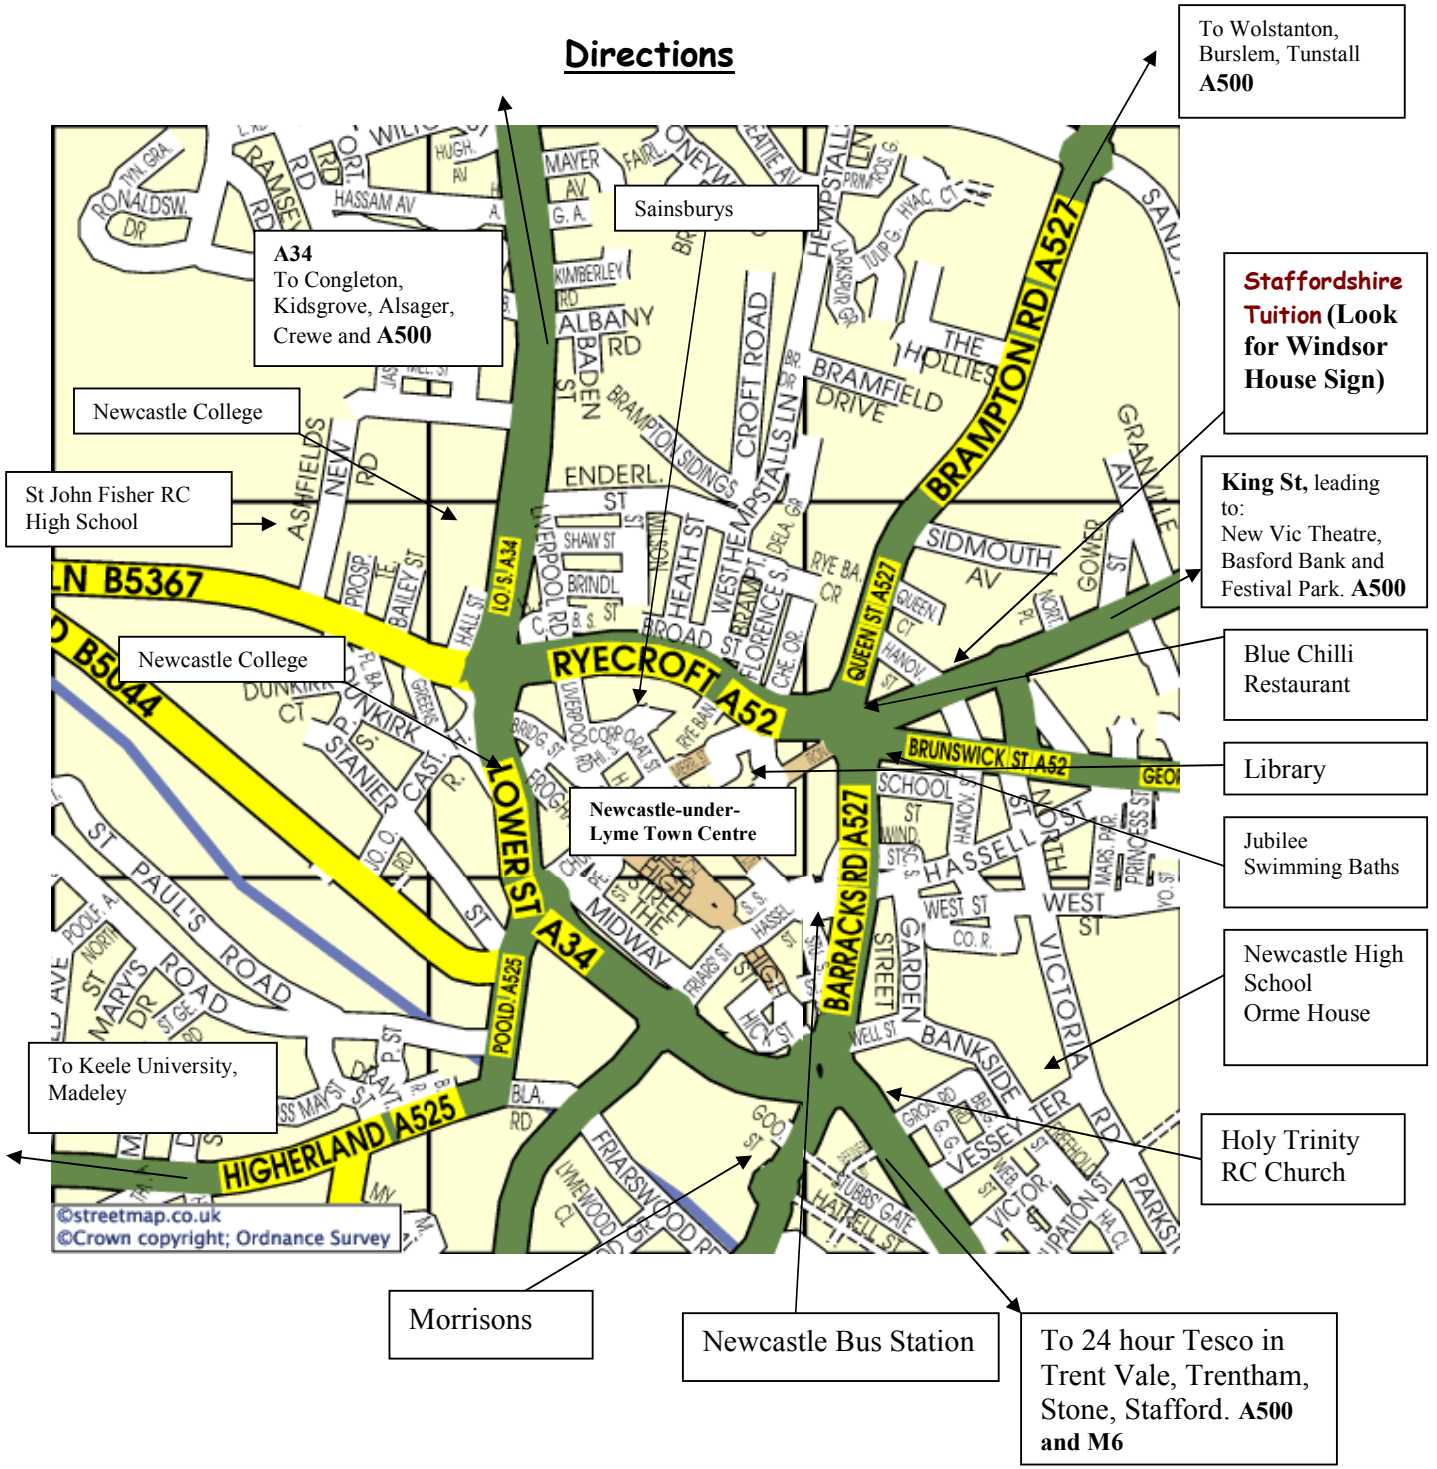

Staffordshire Tuition

Windsor House, 5A King Street, Newcastle-under-Lyme, Staffordshire.

ST5 1EH

01782 557 277 or 01782 625 506

Directions

To Wolstanton, Burslem, Tunstall A500

Staffordshire Tuition (Look for Windsor House Sign)

King St, leading to: New Vic Theatre, Basford Bank and Festival Park. A500

Blue Chilli Restaurant

Library

Jubilee Swimming Baths

Newcastle High School Orme House

Holy Trinity RC Church

Morriasons

Newcastle Bus Station

To 24 hour Tesco in Trent Vale, Trentham, Stone, Staff. A500 and M6

©streetmap.co.uk
©Crown copyright; Ordnance Survey